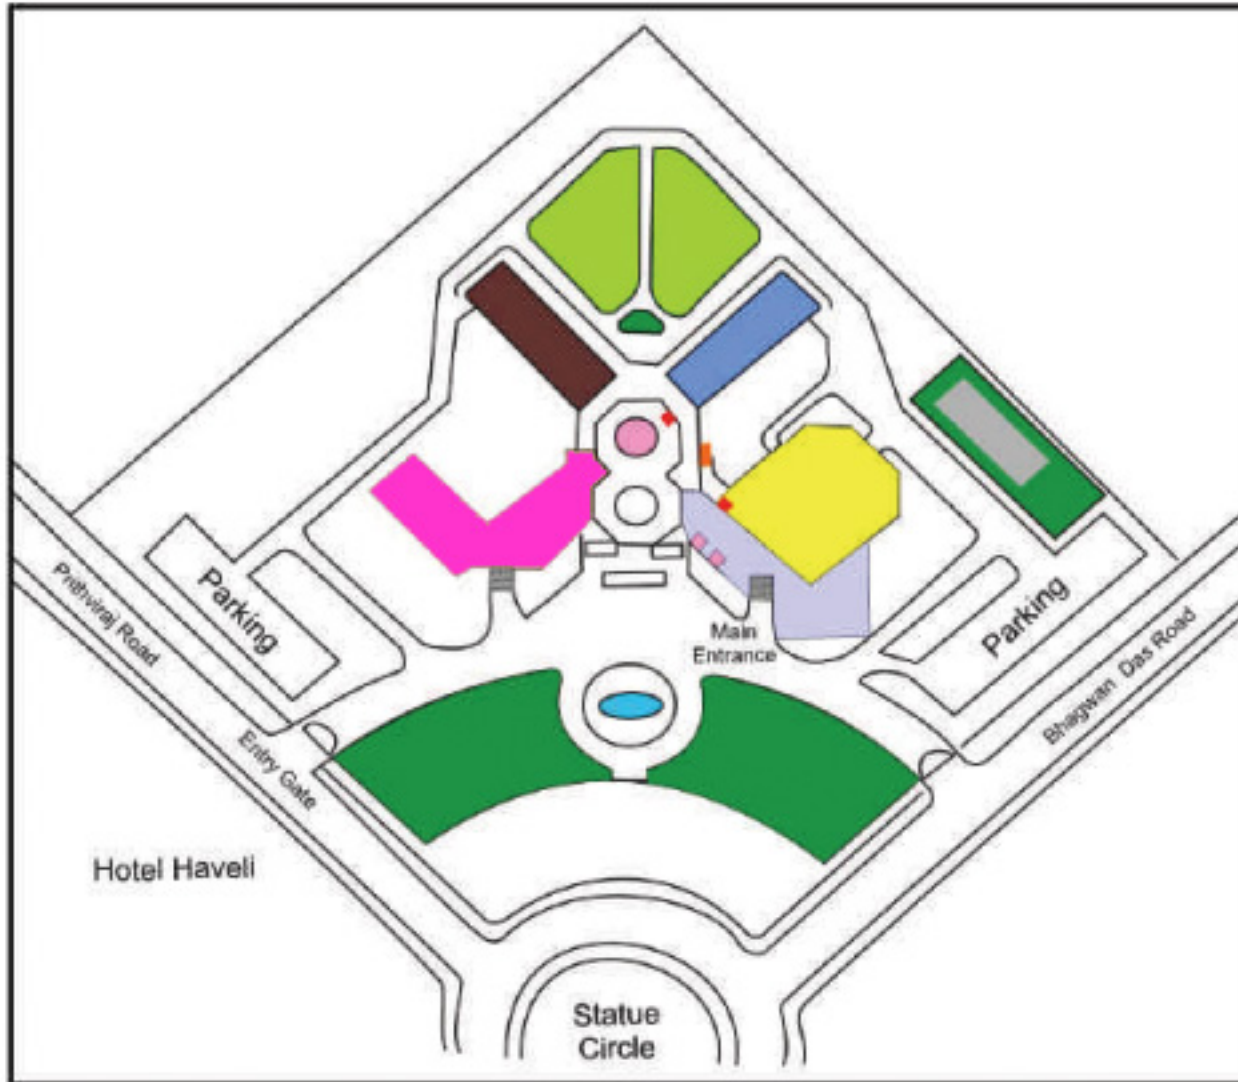

Overview of BM Birla Science & Technology Centre Jaipur

	Lift		Museum Hall Basement and Ground Floor (Non AC)
	Library		Triangular Lawn
	Basement and Ground Floor Hall (Non AC)		Fountain
	Auditorium		Toilet
	Basement Hall (AC)		Hard Court Area